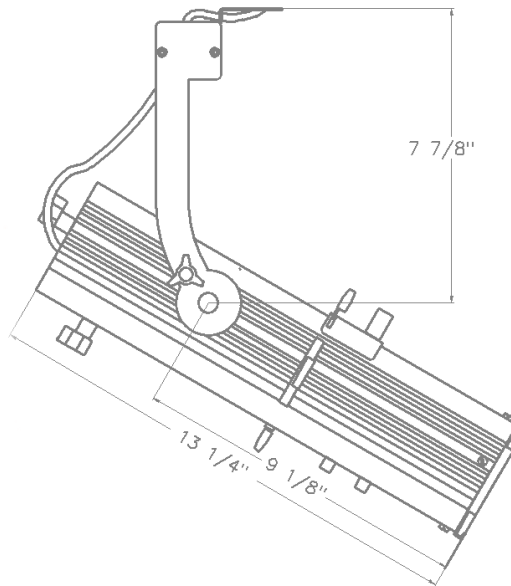

Focus Beam Spotlight - LED

**SIGNAL
INNOVA**

Options:

- Dimmable setup
- Pattern holders for beam-shaping
- Gobo rotator
- Barn Doors

- 25W LED - 1200 Lumens - 3000° K White
Expected life: 50,000 hours
- Focus beam with movable internal lenses,
adjustable with heat-resistant handles
- 20-40 degree variable zoom optics
- Framing shutters for precise shaping of
projected light
- Shutters of galvanized steel, adjustable
and removable with insulated handles
- Ribbed aluminum extrusion housing with
corrosion-resistant materials
- Approximately 6 lbs. with 6' power cord
- Made in U.S.A.