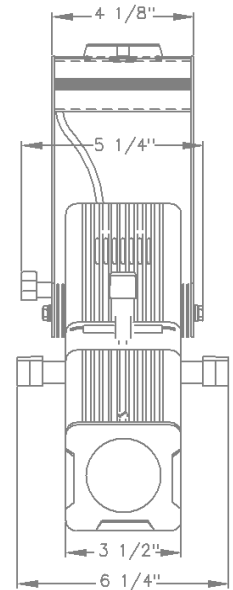

Focus Beam Spotlight - LED

**SIGNAL
INNOVA**

Options:

- Dimmable setup
- Pattern holders for beam-shaping
- Gobo rotator
- Barn Doors

- 25W LED - 1200 Lumens - 3000° K White
Expected life: 50,000 hours
- Focus beam with movable internal lenses,
adjustable with heat-resistant handles
- 20-40 degree variable zoom optics
- Framing shutters for precise shaping of
projected light
- Shutters of galvanized steel, adjustable
and removable with insulated handles
- Ribbed aluminum extrusion housing with
corrosion-resistant materials
- Approximately 6 lbs. with 6' power cord
- Made in U.S.A.