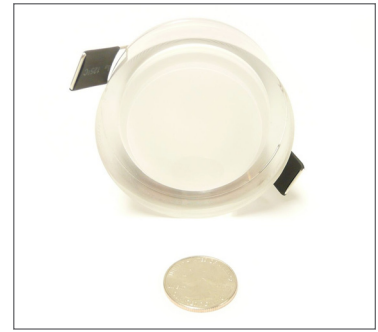

Jumbo LED Diffuser Lens

**SIGNAL
INNOVA**

Diffuser Lens front diameter is 2.75". Shown with a U.S. quarter for scale.

Two spring-mounted tabs make installation a snap.

Oversized diffuser lenses for oversized effects!

With an RGB LED installed inside, the acrylic diffuser lens illuminates in red, green, blue or white when the LED is activated.

At nearly 3", the LED lens effect is dramatic and attention-getting!

Easy-to-install aluminum housing with spring-mounted tabs.

Diameter: 2.75" front, 2.25" back

Height: 1.875" total, 1.125" exposed