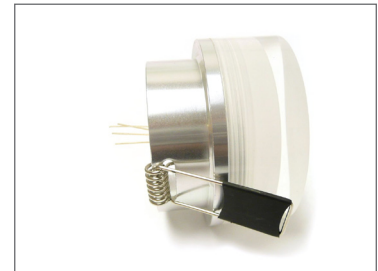

Jumbo LED Diffuser Lens

**SIGNAL
INNOVA**

Diffuser Lens front diameter is 2.75". Shown with a U.S. quarter for scale.

Two spring-mounted tabs make installation a snap.

Oversized diffuser lenses for oversized effects!

With an RGB LED installed inside, the acrylic diffuser lens illuminates in red, green, blue or white when the LED is activated.

At nearly 3", the LED lens effect is dramatic and attention-getting!

Easy-to-install aluminum housing with spring-mounted tabs.

Diameter: 2.75" front, 2.25" back

Height: 1.875" total, 1.125" exposed