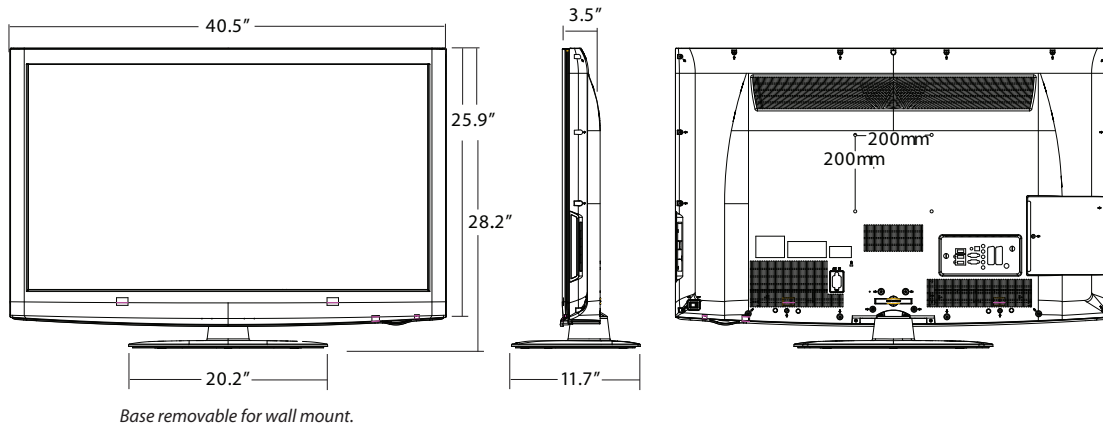

47" Diagonal

42" Diagonal

REAR

SIDE

USB CLONING
 Allows for transfer of Public Display Settings from the "master" TV to other same type TVs.
 (Requires optional Cloner Remote.)