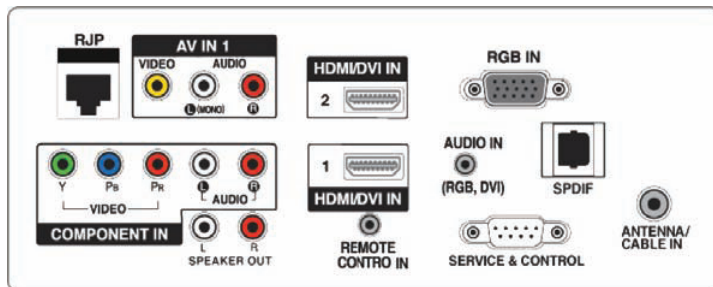

Public Display Settings	Yes, V2.5
Energy Savings	Yes (Minimum Medium Maximum)
Brightness Optimization	Yes (Available in Standard, Natural, Sport, Game modes)
Auto-Sensing RJP compatible	Yes (with select RJP versions)
Picture Wizard	Yes
Backlight Control	Yes
USB Cloning	Yes
Mechanical Power Off	Yes
1080p Source Input	
HDMI	60p/ 30p/ 24p
Component	60p/ 30p/ 24p
RGB	WXGA
A/ V Input Navigation	Yes
Input Labeling/ Subtitle	Yes
Quick View (Previous Channel)	Yes
Quick Setup Guide	Yes
e-Manual	Yes
Parental Control w/ V-Chip	Yes
Key Lock/ Child Lock	Yes
Customizable Closed Caption/ Subtitle	Yes
SIMPLINK (HDMI CEC)	Yes

CABINET/ACCESSORIES

Cabinet Color	Glossy Black
Swivel Stand (degrees)	+20° / -20°
Power Indicator	Yes (on/ off)
Fire Retardant Cabinet Material	Yes
Kensington Security System Slot	Yes
VESA Mount Compliant (WxH)	200mm x 200mm M6 screw (47", 42")
Remote Control	Yes

47" Diagonal

42" Diagonal

REAR

SIDE

USB CLONING
 Allows for transfer of Public Display Settings from the "master" TV to other same type TVs.
 (Requires optional Cloner Remote.)