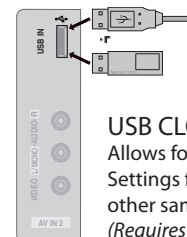

47" Diagonal

42" Diagonal

REAR

SIDE

USB CLONING
 Allows for transfer of Public Display Settings from the "master" TV to other same type TVs.
 (Requires optional Cloner Remote.)