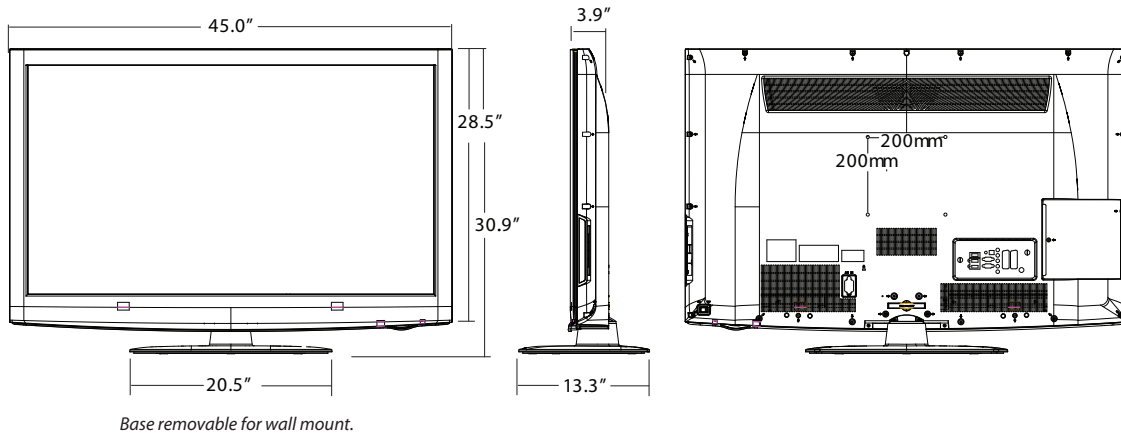

47" Diagonal

42" Diagonal

REAR

SIDE

USB CLONING
 Allows for transfer of Public Display Settings from the "master" TV to other same type TVs.
 (Requires optional Cloner Remote.)